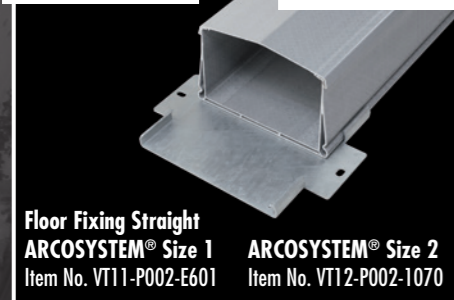

Security Strap Lid Closer ARCOSYSTEM® Size 1
Item No. VT11-P002-1090
Security Strap Lid Closer ARCOSYSTEM® Size 2
Item No. VT12-P002-1091

Accessories ARCOSYSTEM® Size 1+2

Pivot Plane Bracket ARCOSYSTEM® Size 1
Item No. VT11-P002-E019
Pivot Plane Bracket ARCOSYSTEM® Size 2
Item No. VT12-P002-Z018

Accessories ARCOSYSTEM® Size 1+2

Stainless Steel Sleeve 20 x 2.5 mm
Item No. VT11-P002-A045

Floor Mounted ARCOSYSTEM® Size 1+2

Floor Fixing Straight ARCOSYSTEM® Size 1
Item No. VT11-P002-E601
ARCOSYSTEM® Size 2
Item No. VT12-P002-1070